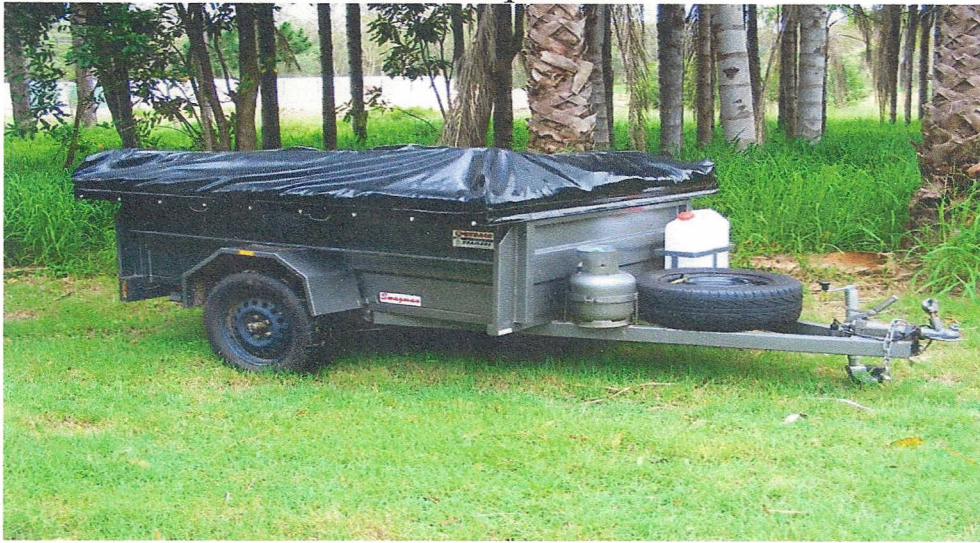

2 Berth Onroad Camper Trailer

*Double mattress on top of the trailer, mattress is in two single mattress for easy access to the trapdoor, under mattress. The mattress is 4inch high density foam.

*Camper folds out to a nine foot tent with a zip in poly plastic floor, there is a 2 meter awning that zips on over the tailgate.

*All poles, pegs and ropes are included.

Trailers come with a table and 4 stools, ladder to help get into bed. 1x4kg full gas bottle for the gas light and pole. 1x2kg full gas bottle for the 2 burner stove on tailgate, also a water hand pump and washing up bowl, a fold out bench for more kitchen space. A box with detergent, dish cleaners, garbage bags, lighter, spare mantles, tea towels, dust pan. 1 x 20l jerry can. The top of camper is on gas struts for easy loading.